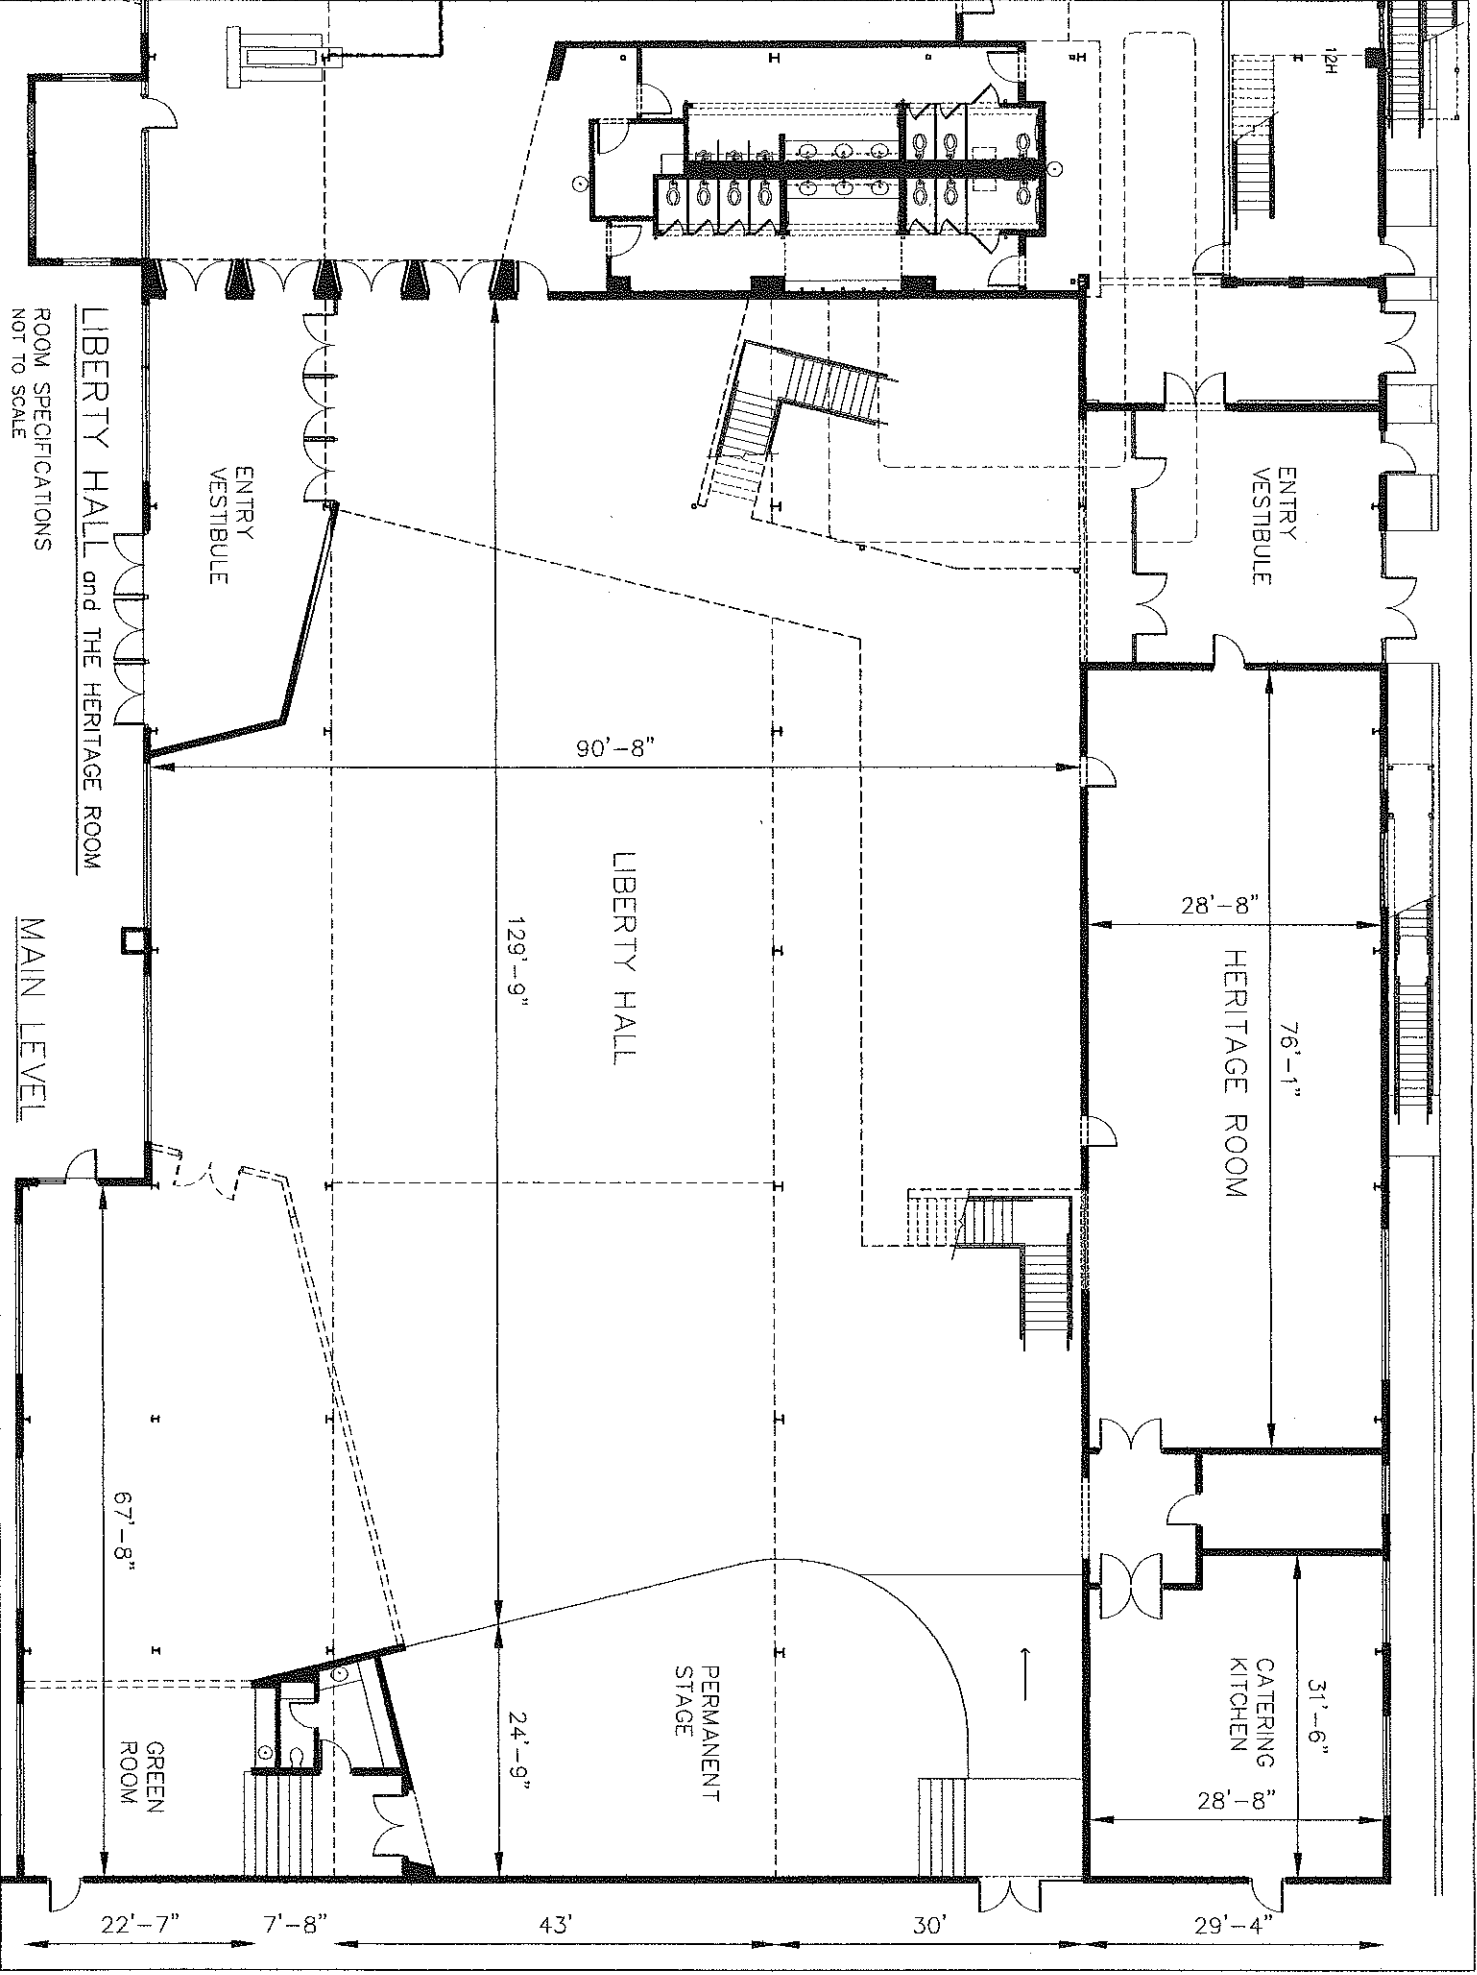

ROOM SPECIFICATIONS
NOT TO SCALE

LIBERTY HALL and THE HERITAGE ROOM

MAIN LEVEL

ENTRY
VESTIBULE

ENTRY
VESTIBULE

90'-8"

LIBERTY HALL

129'-9"

28'-1"

HERITAGE ROOM

76'-1"

67'-8"

GREEN
ROOM

PERMANENT
STAGE

CATERING
KITCHEN

31'-6"

28'-1"

22'-7"

7'-8"

43'

30'

29'-4"